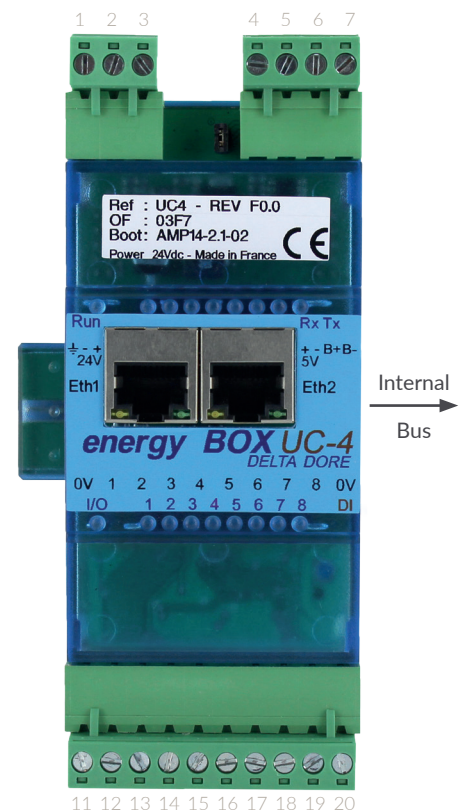

ENERGY BOX

ENERGY BOX WSA

Programmable Ethernet controller (UC4)

Product data sheet

PLC

DESCRIPTION

The Energy Box WSA is a BMS controller that communicates via Ethernet TCP/IP.

TECHNICAL CHARACTERISTICS

Power supply	External 24Vdc
Consumption	5Vcc = 250mA 24Vdc = 160mA
24Vdc power supply	Voltage = 15 to 36Vdc Max current = 4A
5Vcc power supply	Max current = 1.45A 0.7A fuse protection
RS485 Bus	3-wire half duplex ESD protection = 15kV Adapter = 120 Ohms
RS232 connection	RS232 Full duplex 9 wire / HE10
Ethernet Port	2 connections 10/100 Base TX (hub mode)
Logical inputs	5mA / 24Vdc
Metering	Pulse > 10ms
Mounting	Symmetric DIN Rail
Dimensions	H/L/P - 140/54/55mm
Protection	IP20
Temperature	0 to 55°C
Relative storage hygrometry	95% without condensation
Connector	Unpluggable terminals
Display	One indicator light per input
Compliance	CE
Module insertion	Slot no. 1

1 Earth	11 0V
2 0V power	12 TOR DI1 input
3 24Vdc power	13 TOR DI2 input
	14 TOR DI3 input
	15 TOR DI4 input
	16 TOR DI5 input
4 5Vcc output	17 TOR DI6 input
5 0V	18 TOR DI7 input
6 Bus+	19 TOR DI8 input
7 Bus-	20 0V

PRODUCT REFERENCE

REFERENCE	NAME
EBUC4	EBOX Ethernet programmable controller (UC4)

Business Unit
Energy Management Systems
Delta Dore

Non-contractual document
Delta Dore reserves the right to make any changes
that it deems necessary to its content.